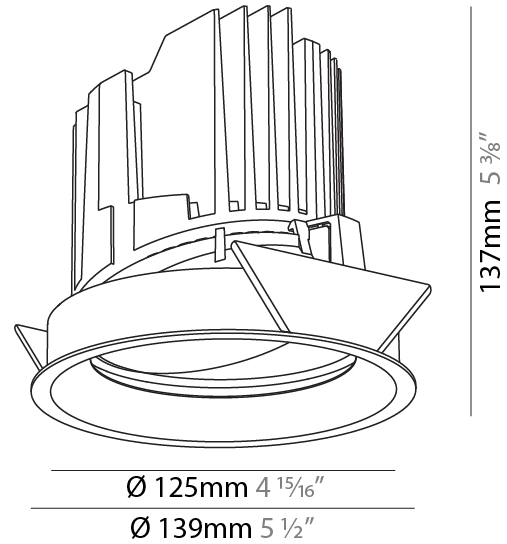

#### PHYSICAL

Shape: Round  
 Diameter (mm): 139  
 Diameter (in): 5 1/2  
 Height (mm): 137  
 Height (in): 5 3/8  
 Ceiling Thickness (mm): 10 / 12.5 / 15  
 Ceiling Thickness (in): 3/8 or 1/2 or 9/16  
 Min. Recessing Depth (mm): 150  
 Min. Recessing Depth (in): 5 7/8  
 Light Distribution: Adjustable / Downlight  
 Weight (kg): 0.836  
 Weight (lbs): 1.84  
 Fixture Finish: SSR / BKV / CWI / CRY / HAB / UFT / ITA / RUA / FTG / MYG / LOD / PUS / FRO / FUP / KIA / POP / BLS / SPG / MEY / GOH / GUM / CHC / COM / ABZ / JAG / OBR / MOS / ROR  
 Fixture Material: Aluminum Die Cast  
 Cut-out Measurements: 130mm / 5 1/8"

#### PHYSICAL

Shape: Round  
 Diameter (mm): 139  
 Diameter (in): 5 1/2  
 Height (mm): 137  
 Height (in): 5 3/8  
 Ceiling Thickness (mm): 10 / 12.5 / 15  
 Ceiling Thickness (in): 3/8 or 1/2 or 9/16  
 Min. Recessing Depth (mm): 150  
 Min. Recessing Depth (in): 5 7/8  
 Light Distribution: Adjustable / Downlight  
 Weight (kg): 0.853  
 Weight (lbs): 1.88  
 Fixture Finish: SSR / BKV / CWI / CRY / HAB / UFT / ITA / RUA / FTG / MYG / LOD / PUS / FRO / FUP / KIA / POP / BLS / SPG / MEY / GOH / GUM / CHC / COM / ABZ / JAG / OBR / MOS / ROR  
 Fixture Material: Aluminum Die Cast  
 Cut-out Measurements: 130mm / 5 1/8"

#### OPTICAL

Reflector: 10 / 18 / 36  
 Adjustability: Rotational 355°, Tilt 30°

#### RATINGS AND CERTIFICATIONS

Certified By: Certified for North American Standards  
 IP rating: IP54

					
130mm 5 1/8"	150mm 5 7/8"	10   15mm 3/8"   9/16"	30°	355°	

A