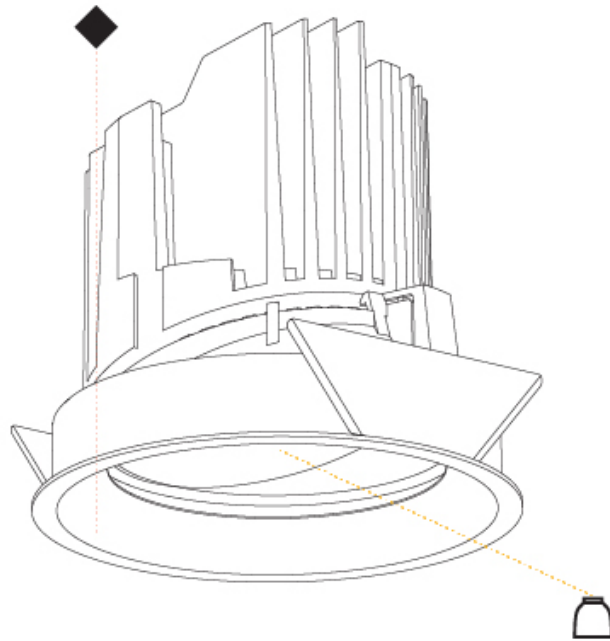

BIONIQ ROUND ADJUSTABLE RECESSED

A35242-

PROJECT

TYPE

SPECIFIER

QUANTITY

DATE