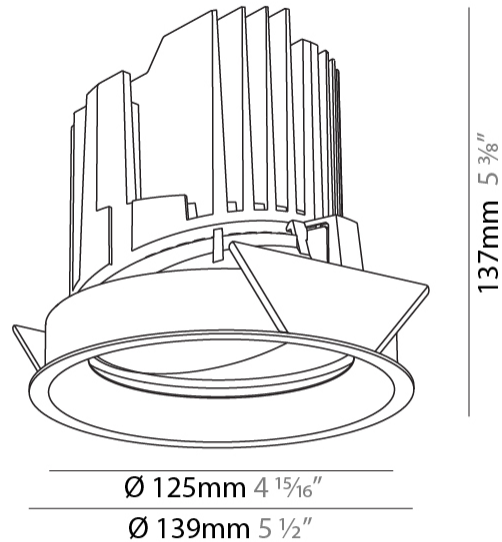

ELECTRICAL

Lamp Type: LED (Zhaga Standard)
Input Wattage (W): 28
Total Output Wattage (W): 26.4
Dimming: Tri-Mode (Non-Dimming and Phase Dimming (120Vac only) and 0-10V Dimming)
Driver Included: No
Driver Location: Recessed Housing
Driver Type: Constant Current - Universal
Driver Class: Class 2
Housing: See components
Input Voltage (V): 120 - 277
Constant Current (MA): 700

LED

Number of LEDs: 1
Color Temperature (°K): 2700 / 3000 / 3500 / 4000
Max. Delivered Lumen (lm): 2191 / 2280 / 2415 / 2164
Nominal Lumen (lm): 2909 / 3028 / 3208 / 3273
CRI: >90 CRI
Efficiency (%): 63.10%
Lamp Life (hrs): 50000

OPTICAL

Reflector°: 18 / 38
Optic°: Lens Pack - No Lens / Linear Spread Lens / Honeycomb / Spread Lens
Adjustability: Rotational 355°; Tilt 30°

RATINGS AND CERTIFICATIONS

Certified By: Certified for North American Standards
IP rating: IP20
Zaneen Group Inc. © 2024, T 1800-388-3382, F 416-247-9319, www.zaneen.com